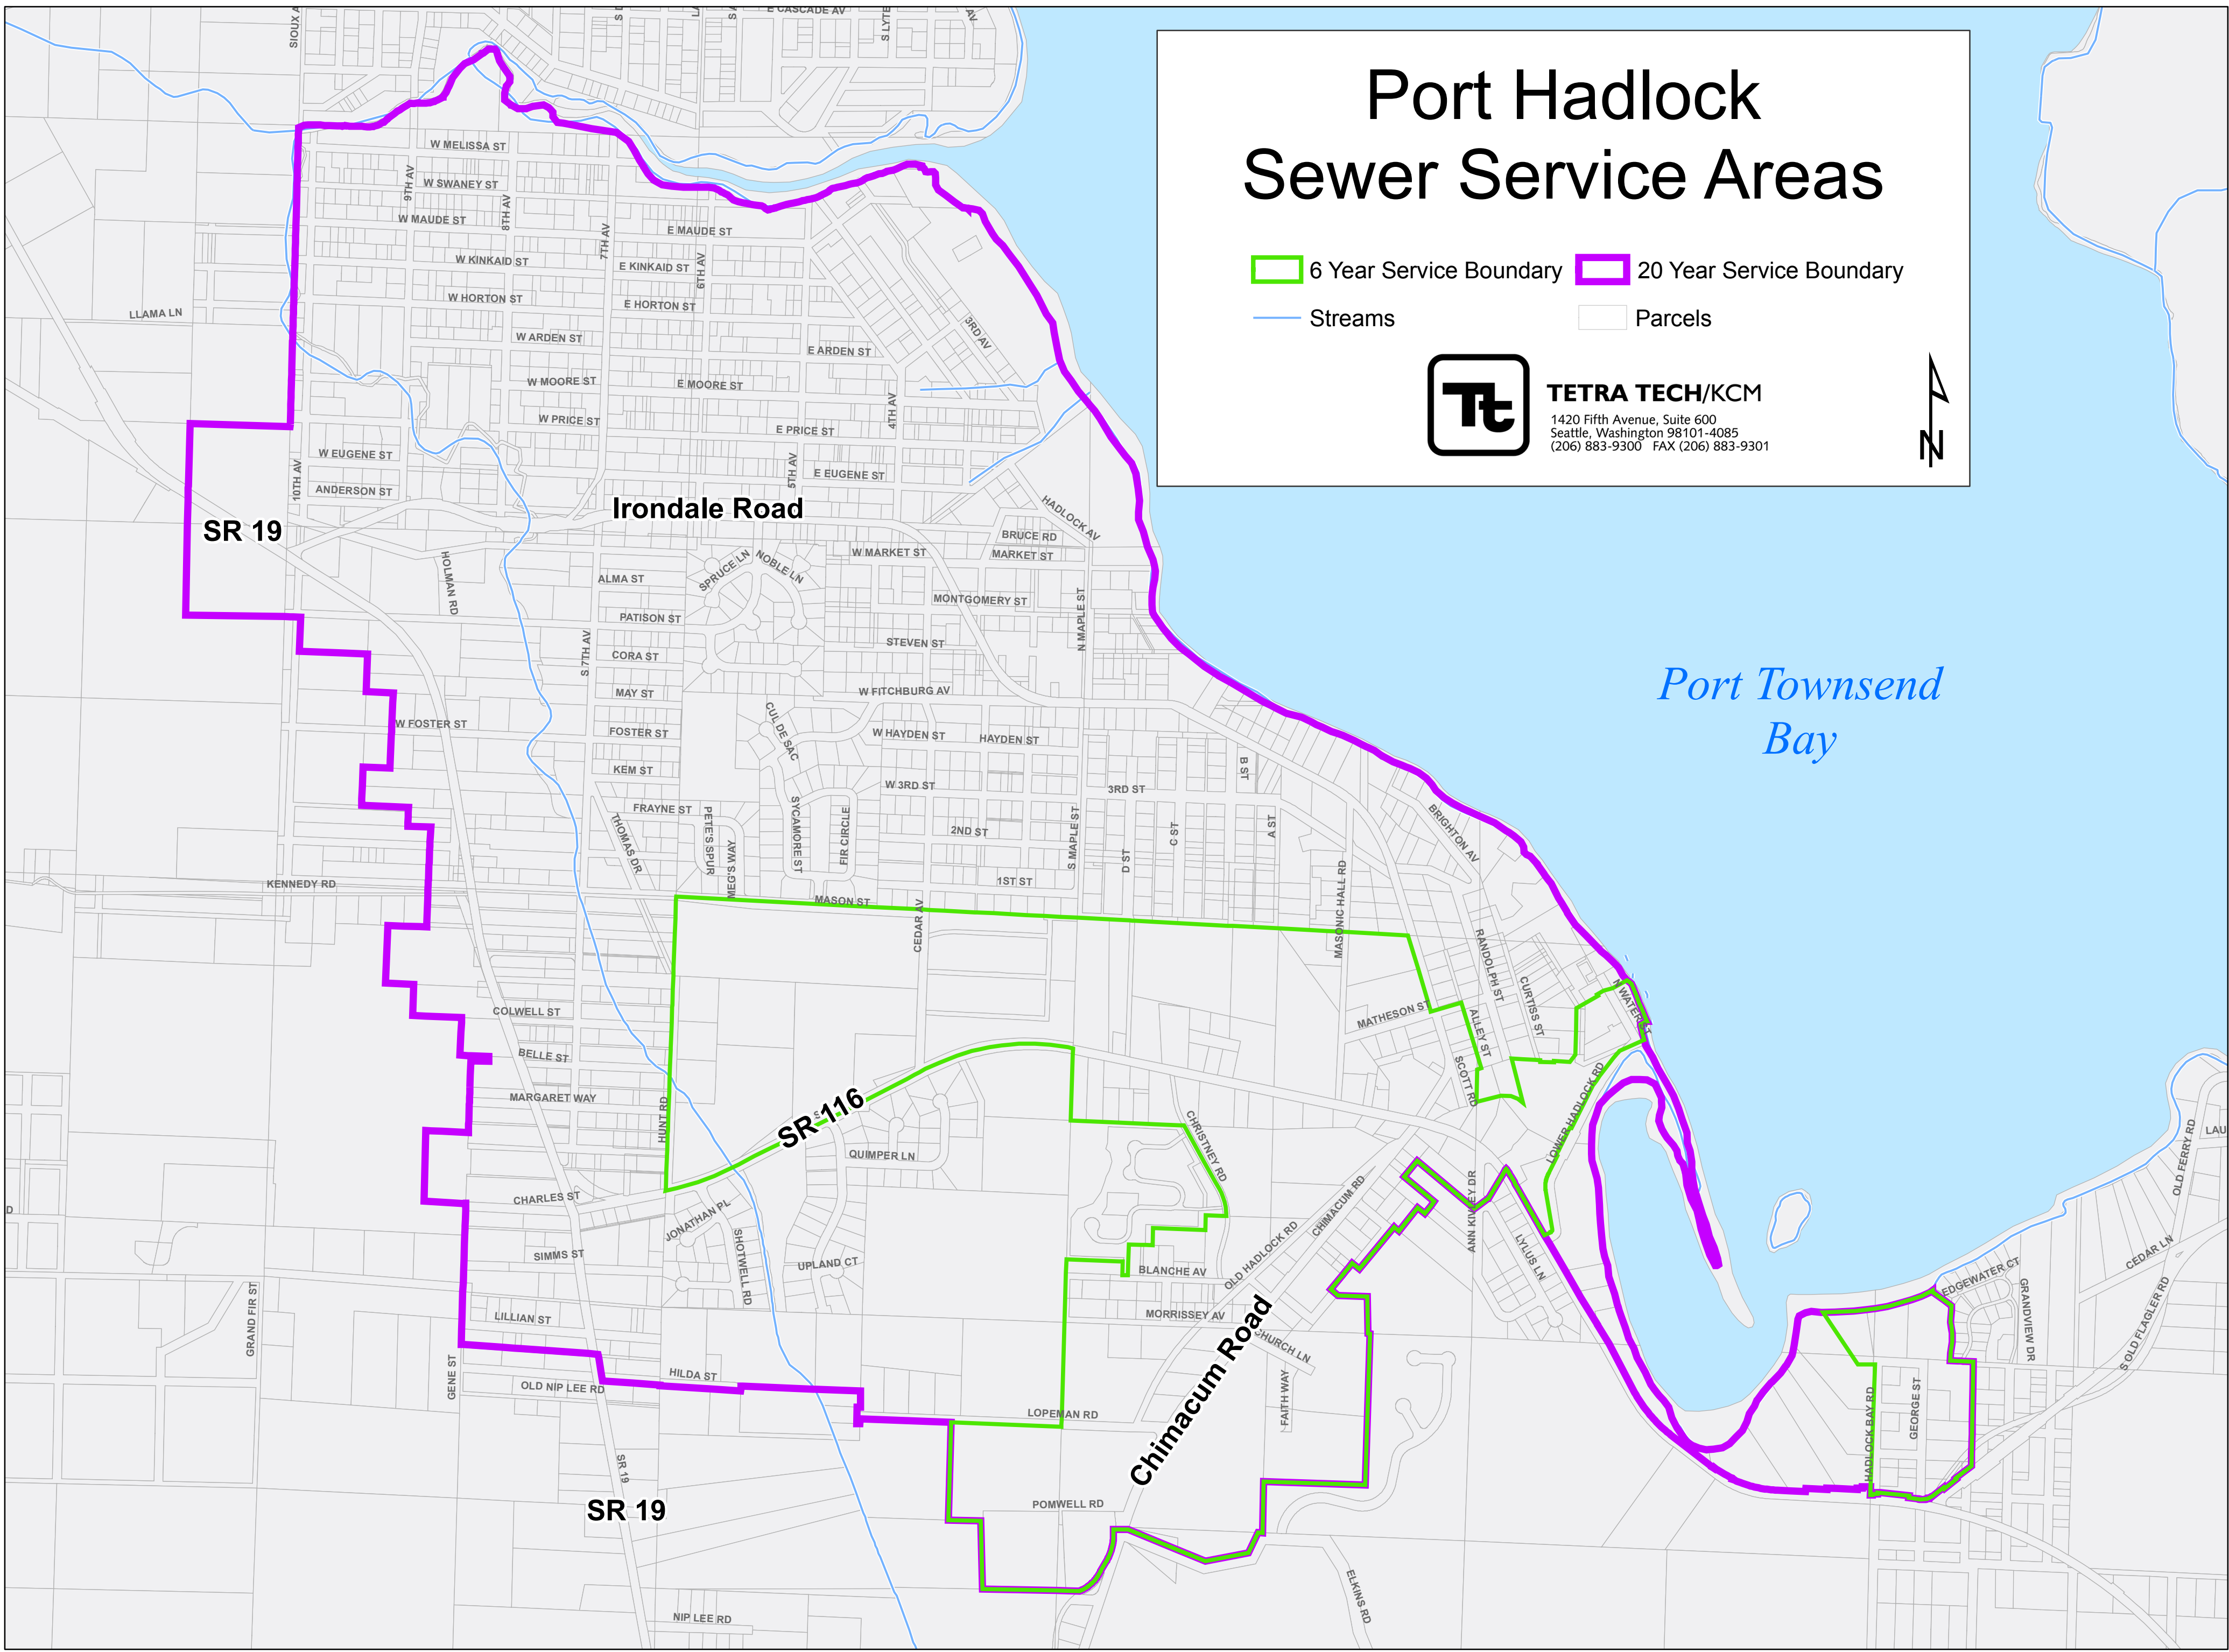

# Port Hadlock Sewer Service Areas

-  6 Year Service Boundary
-  20 Year Service Boundary
-  Streams
-  Parcels

**TETRA TECH/KCM**  
1420 Fifth Avenue, Suite 600  
Seattle, Washington 98101-4085  
(206) 883-9300 FAX (206) 883-9301

*Port Townsend Bay*

SR 19

Irondale Road

SR 116

Chimacum Road

SR 19